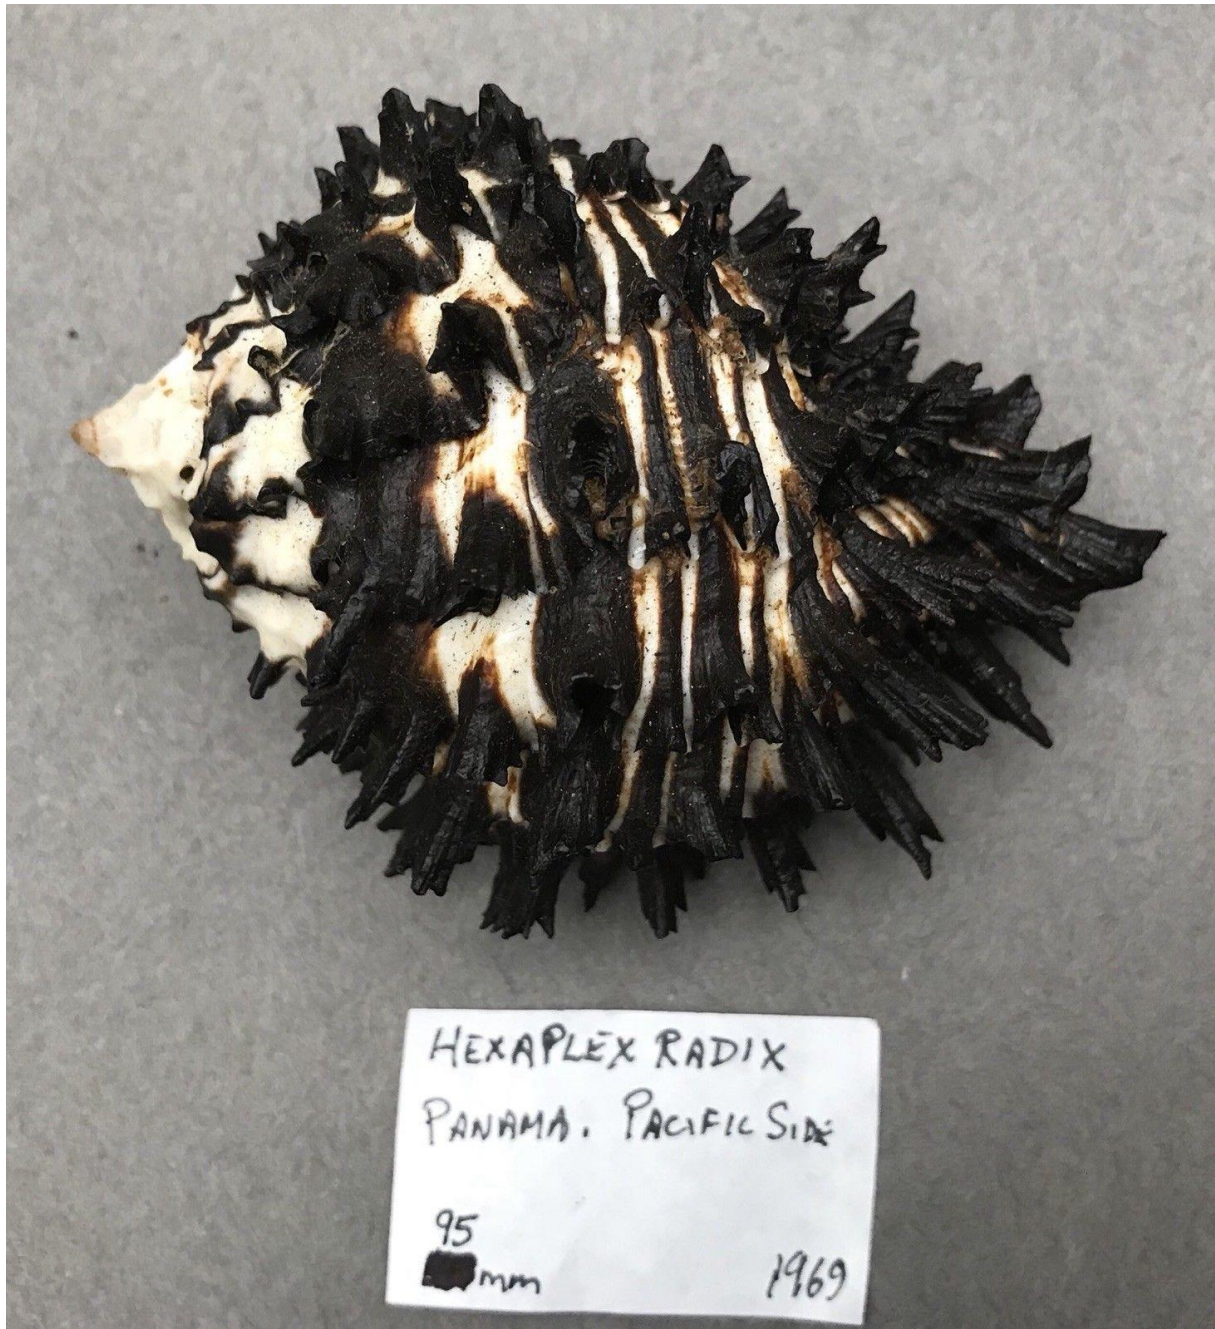

**Murex Hexaplex Radix - 95 mm. West Pacific, Panama.
Old collection (1969)**

14 \$, May 2018

HEXAPLEX RADIX
PANAMA, PACIFIC SIDE
95 mm 1969

HEXAPLEX RADIX
PANAMA. PACIFIC SIDE

95
mm

1969