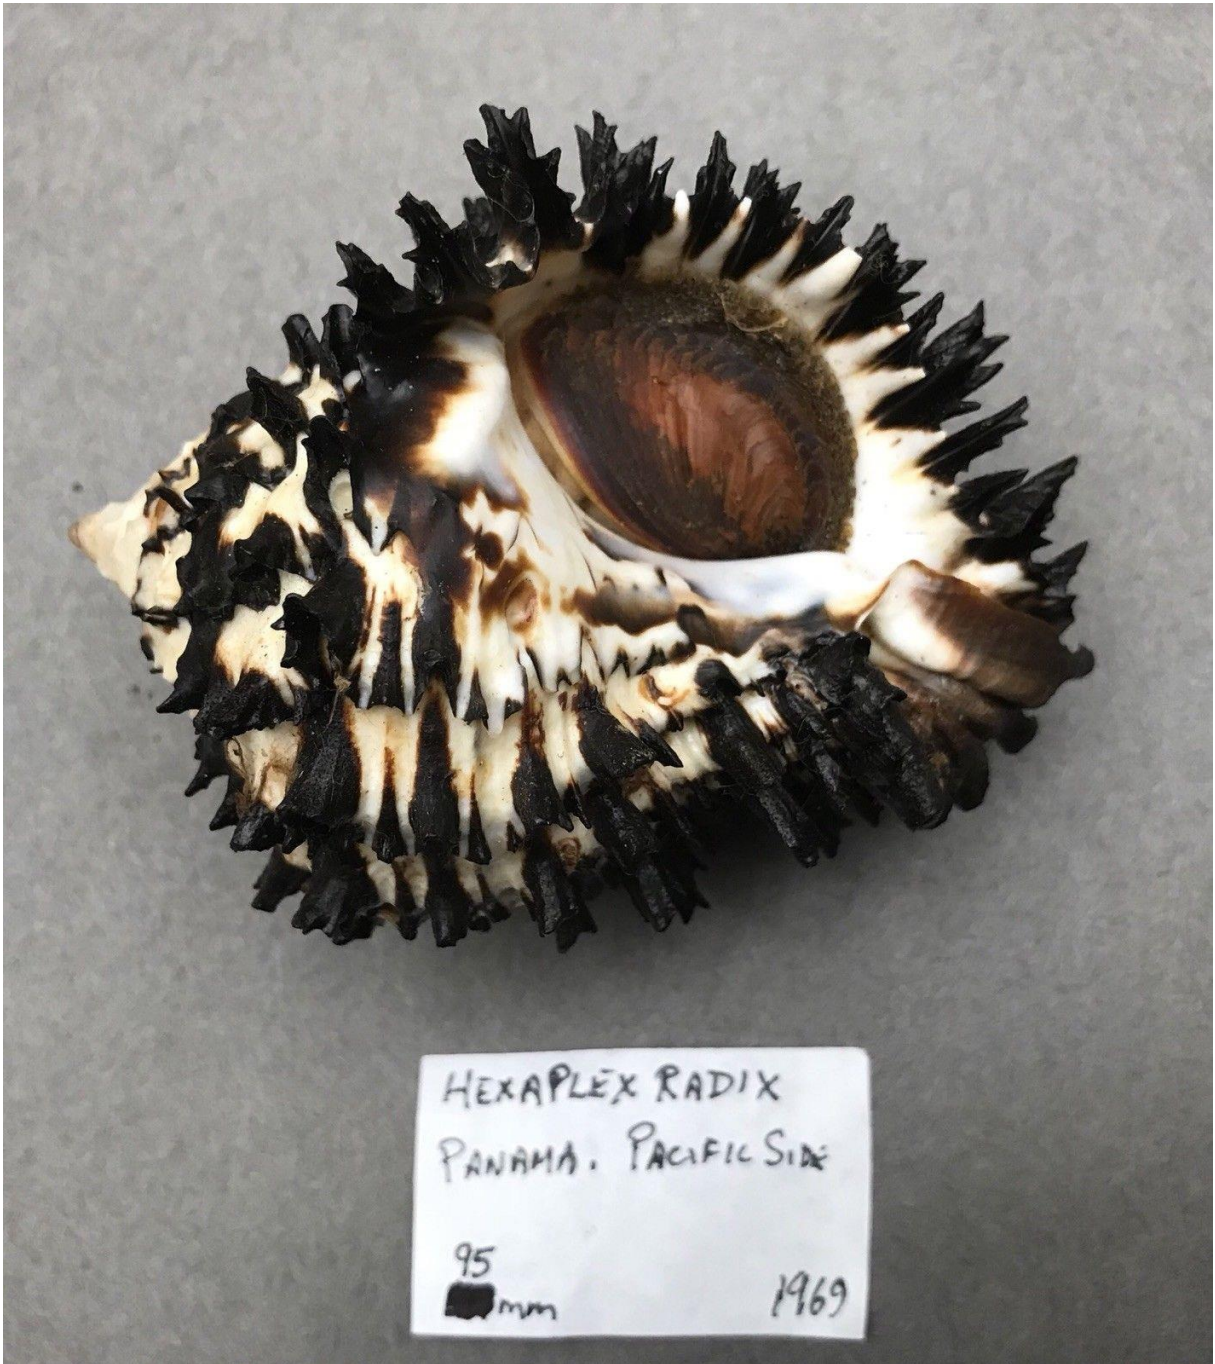

**Murex Hexaplex Radix - 95 mm. West Pacific, Panama.
Old collection (1969)**

14 \$, May 2018

HEXAPLEX RADIX
PANAMA, PACIFIC SIDE
95 mm 1969

HEXAPLEX RADIX
PANAMA. PACIFIC SIDE

95
mm

1969